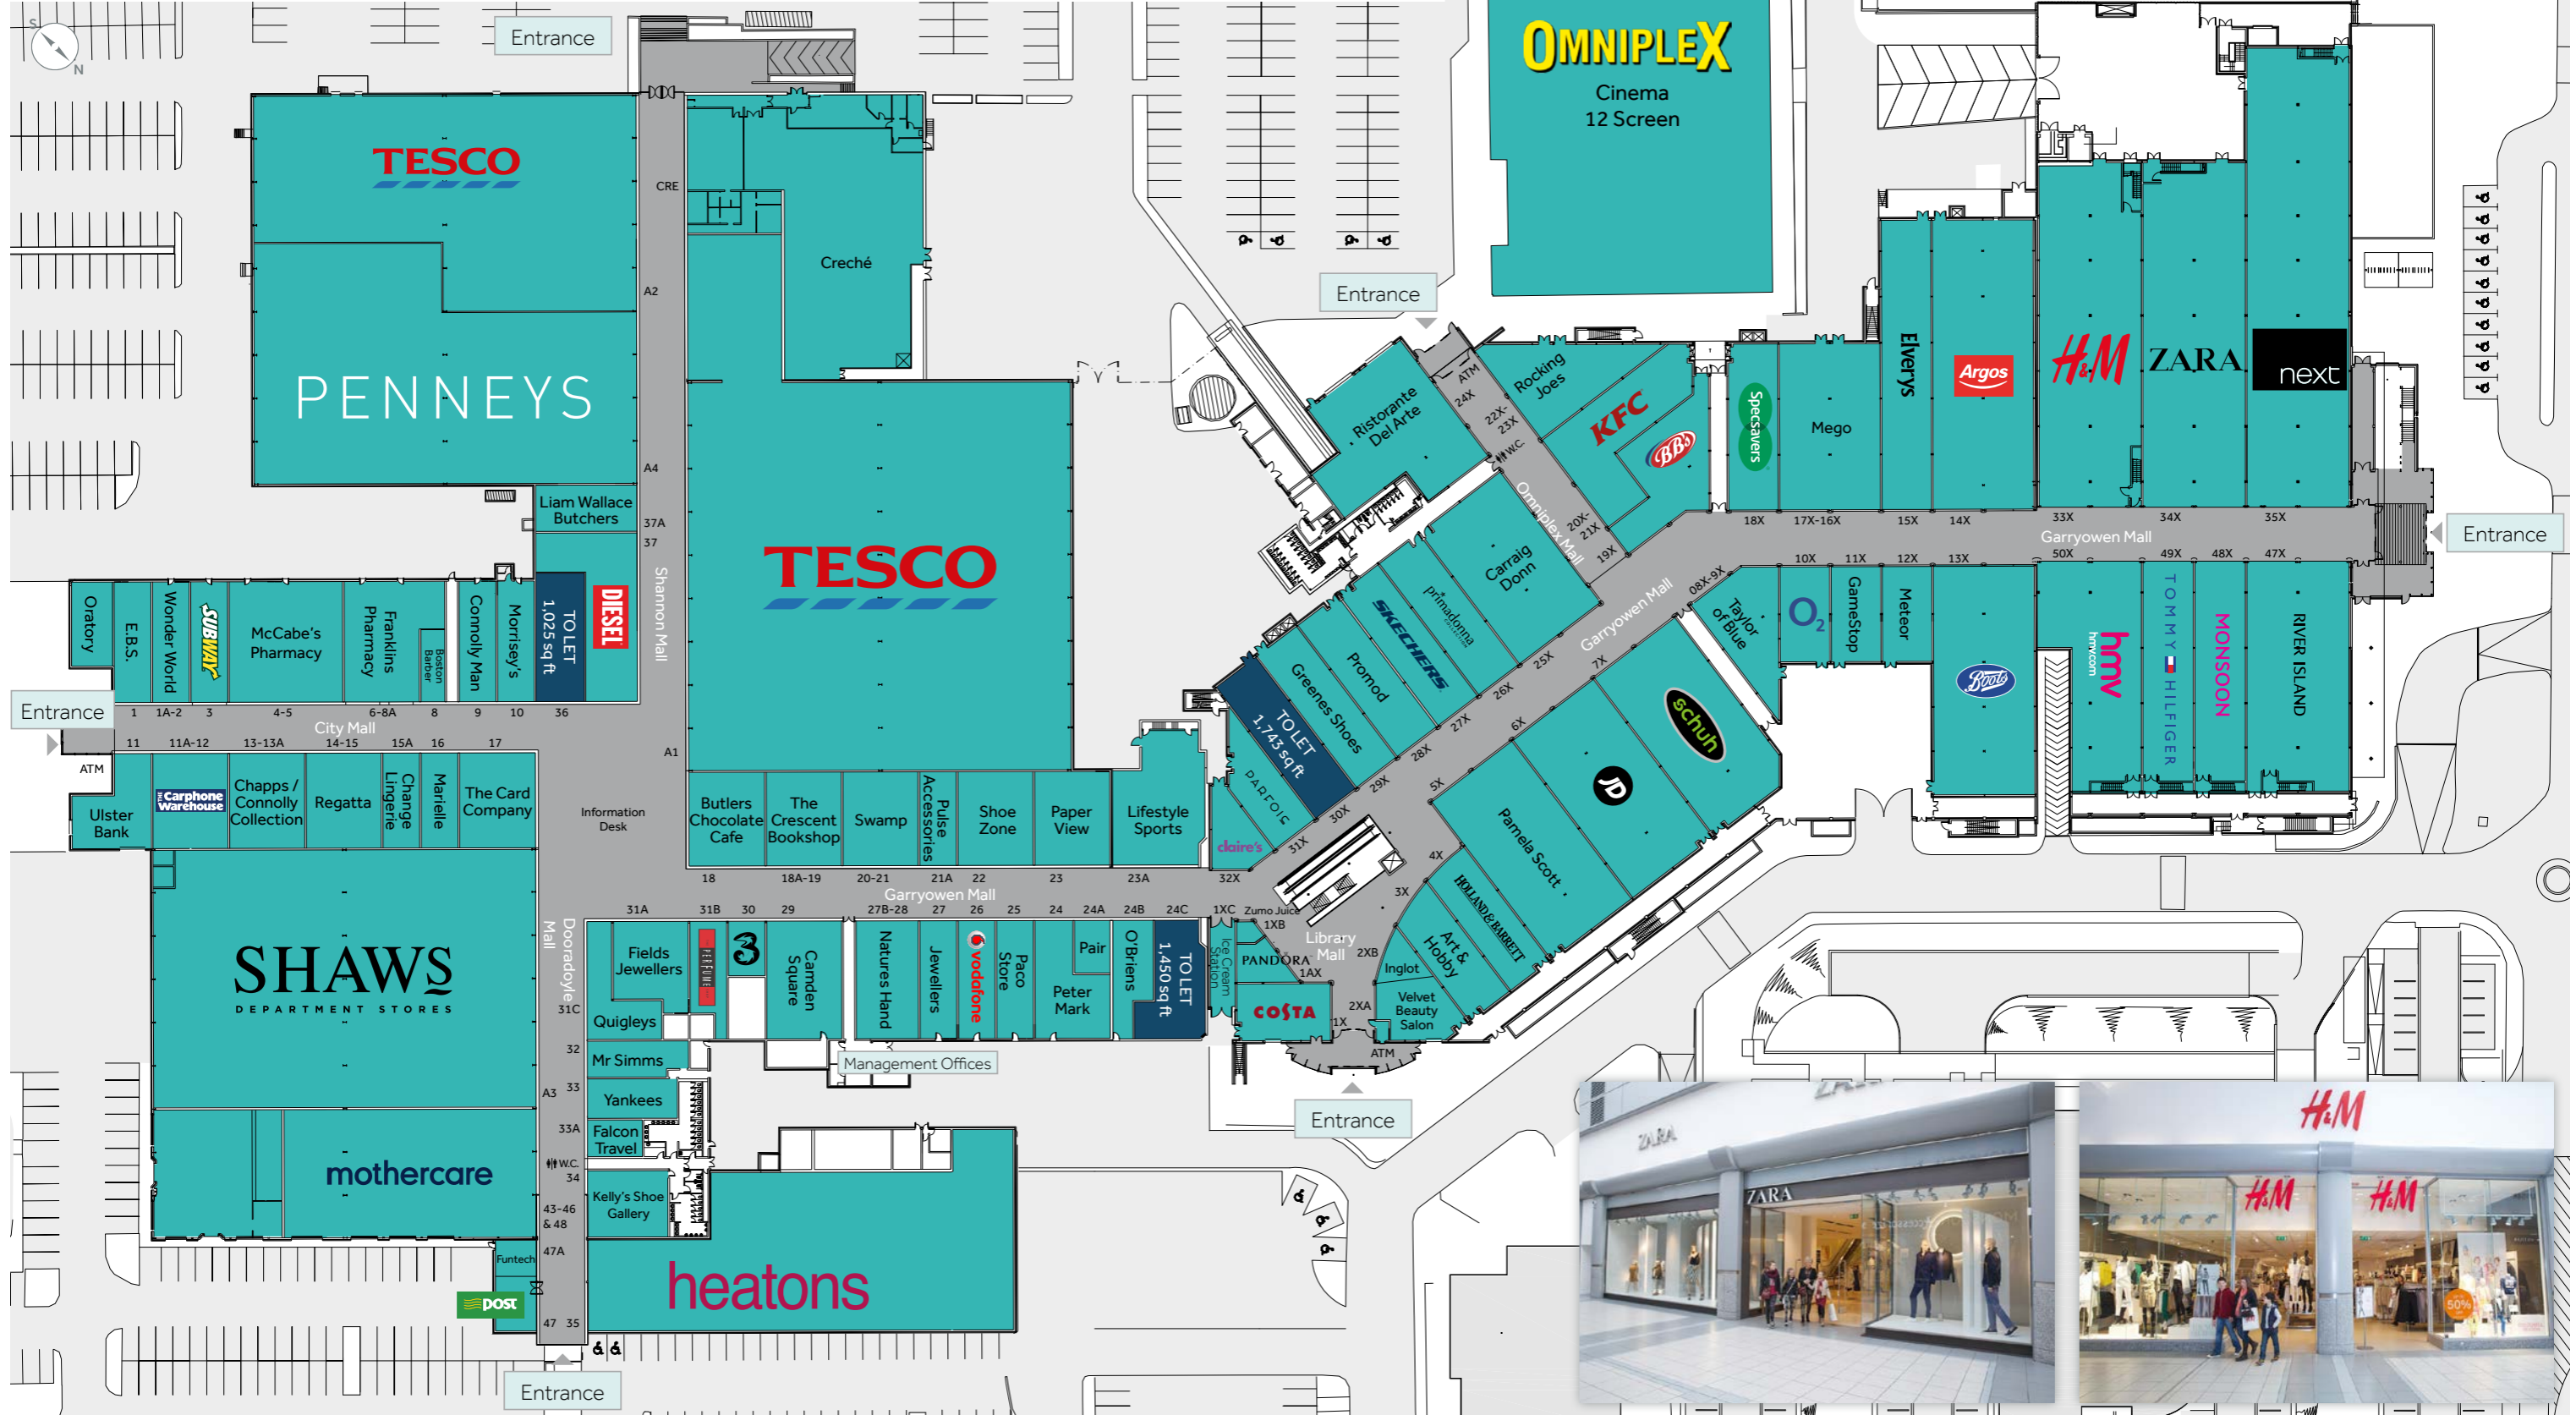

THE LARGEST
REGIONAL
SHOPPING
CENTRE,
OUTSIDE
DUBLIN

 **FOOTFALL**
IN EXCESS OF
7,200,000
CUSTOMERS PER ANNUM

 **CATCHMENT**
LIMERICK HAS A
CATCHMENT
POPULATION OF
365,000+

 **SHOPS**
90
UNIT SHOPS WITH A
STRONG FASHION OFFER

 **FREE PARKING**
2,500
FREE CUSTOMER
CAR PARKING

 **CINEMA**
12
SCREEN OMNIPLEX CINEMA

 **FOOD**
11
RESTAURANT AND CAFÉS

BE PART OF THE SUCCESS STORY

INTERNAL PLAN

Disclaimer: This plan is for illustrative purposes only.